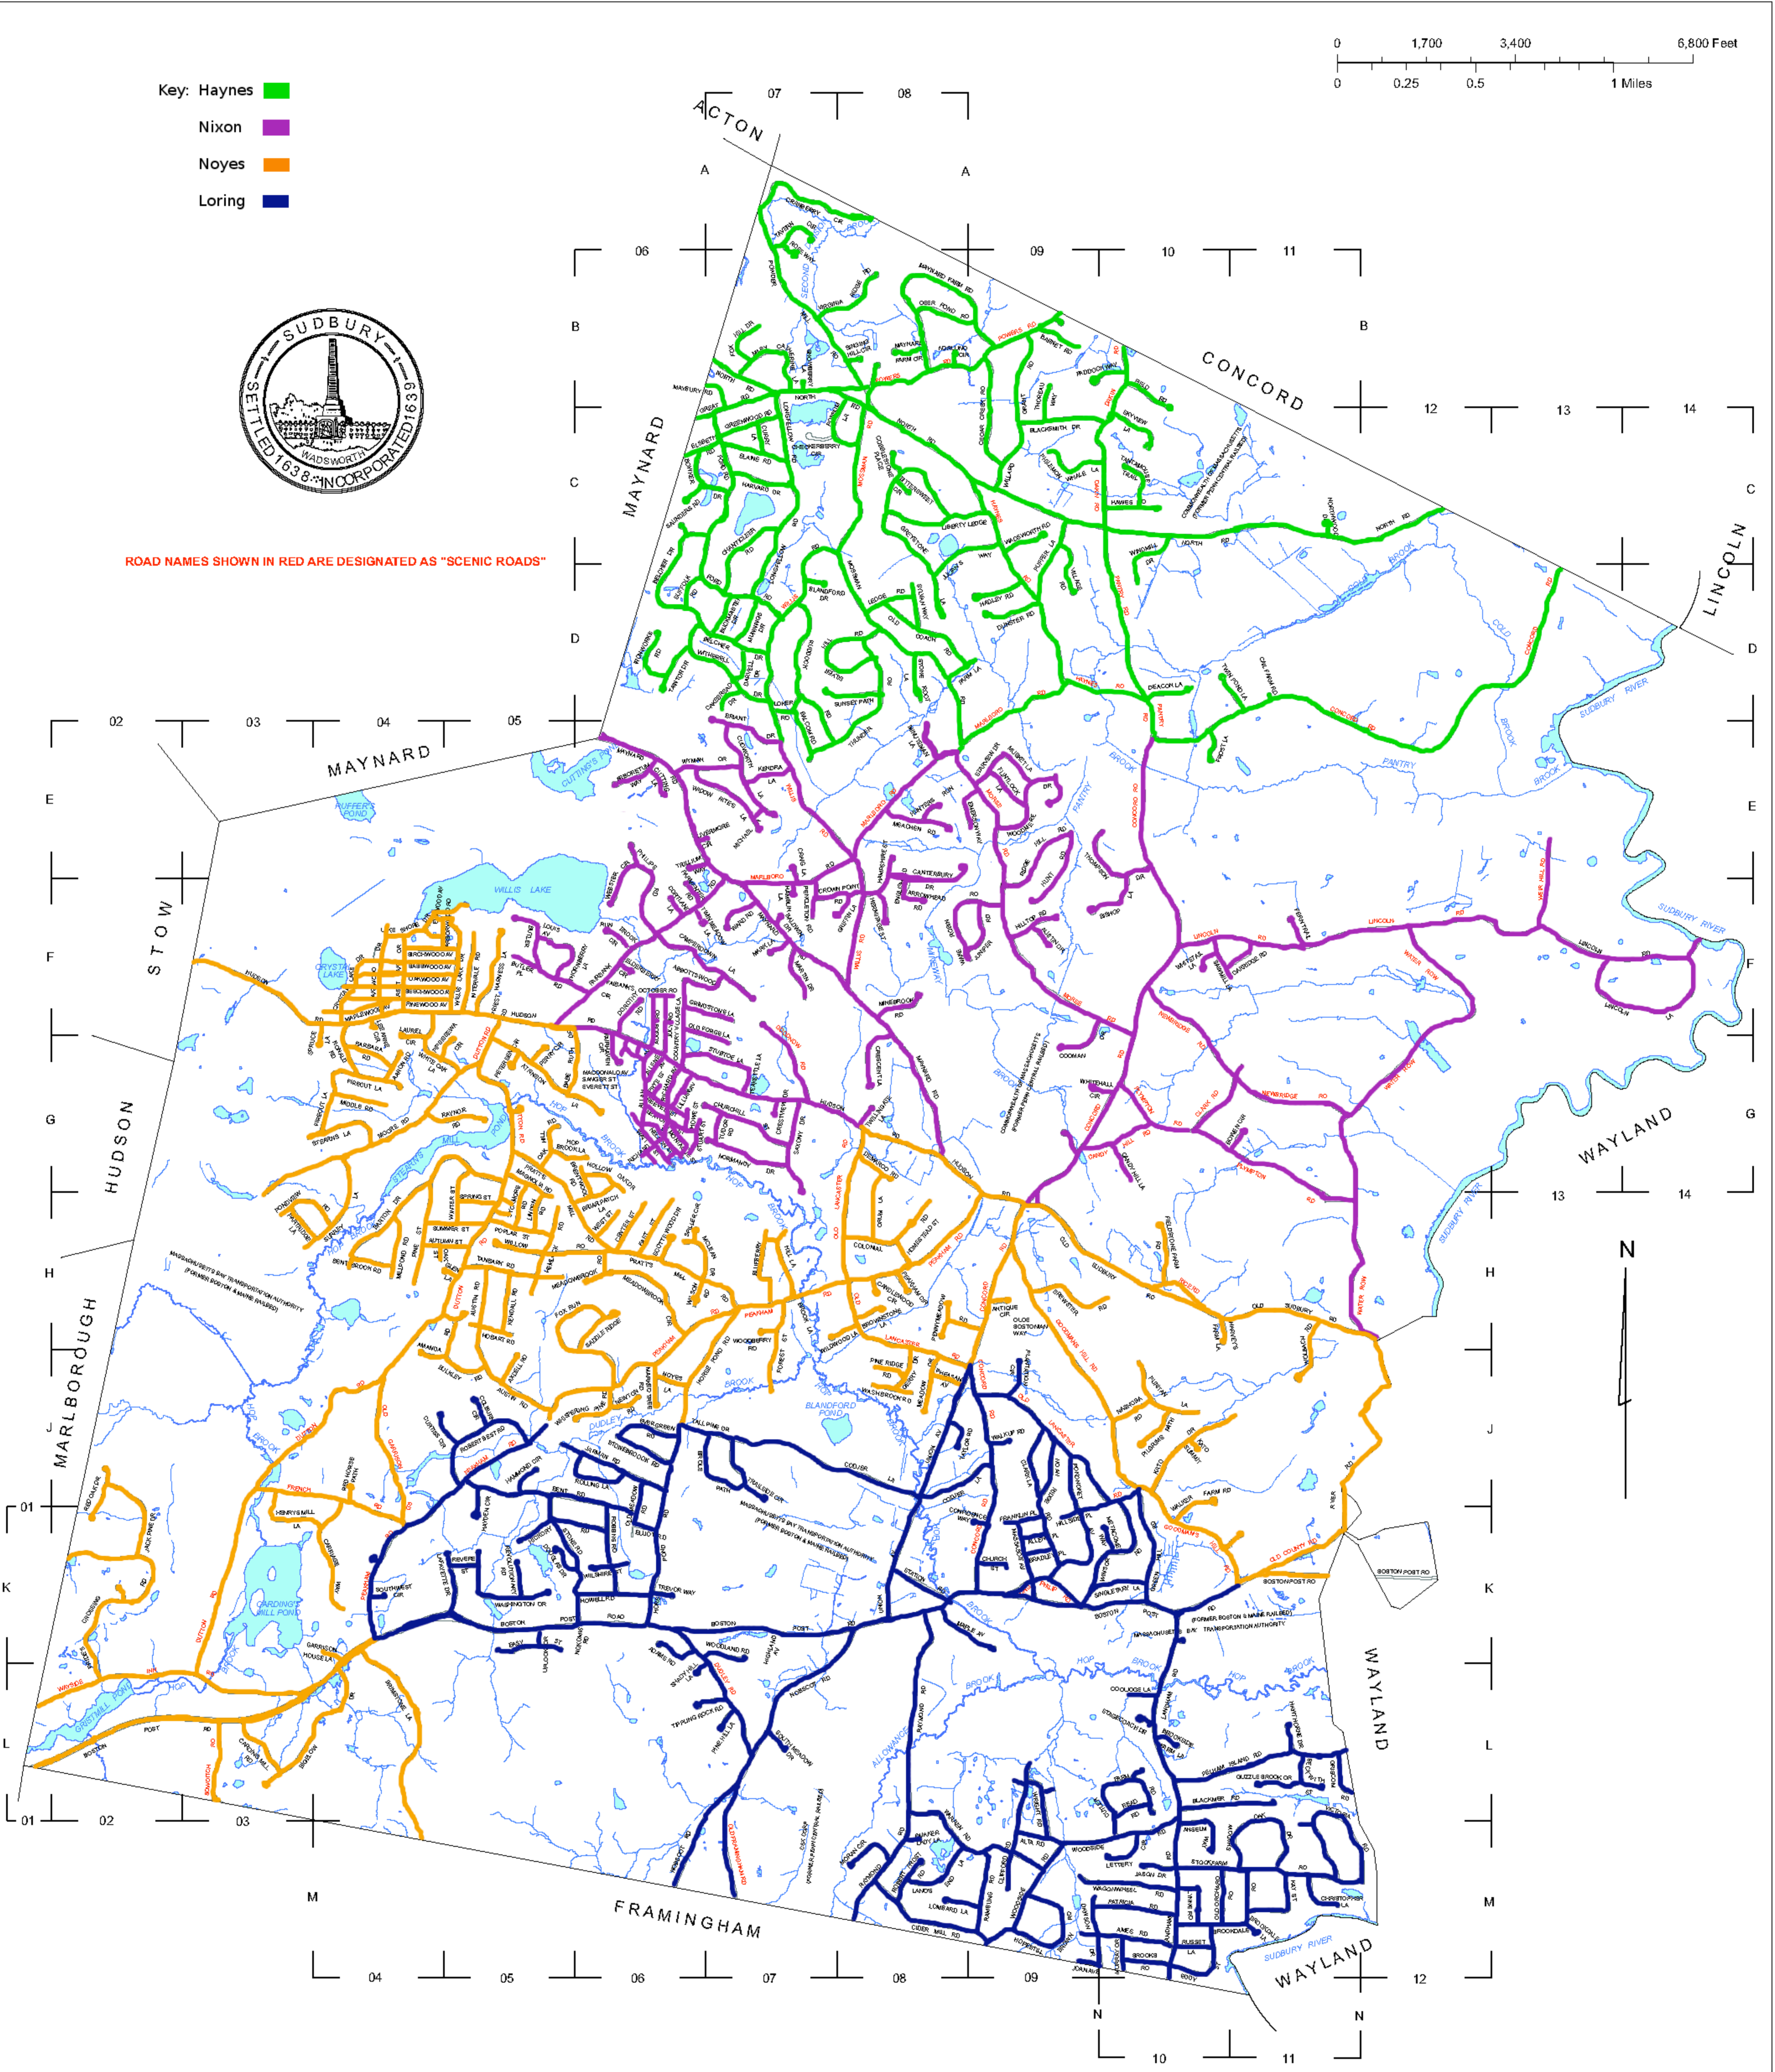

- Key: Haynes ■
 Nixon ■
 Noyes ■
 Loring ■

ROAD NAMES SHOWN IN RED ARE DESIGNATED AS "SCENIC ROADS"

**TOWN OF SUDBURY, MASSACHUSETTS
 2009**